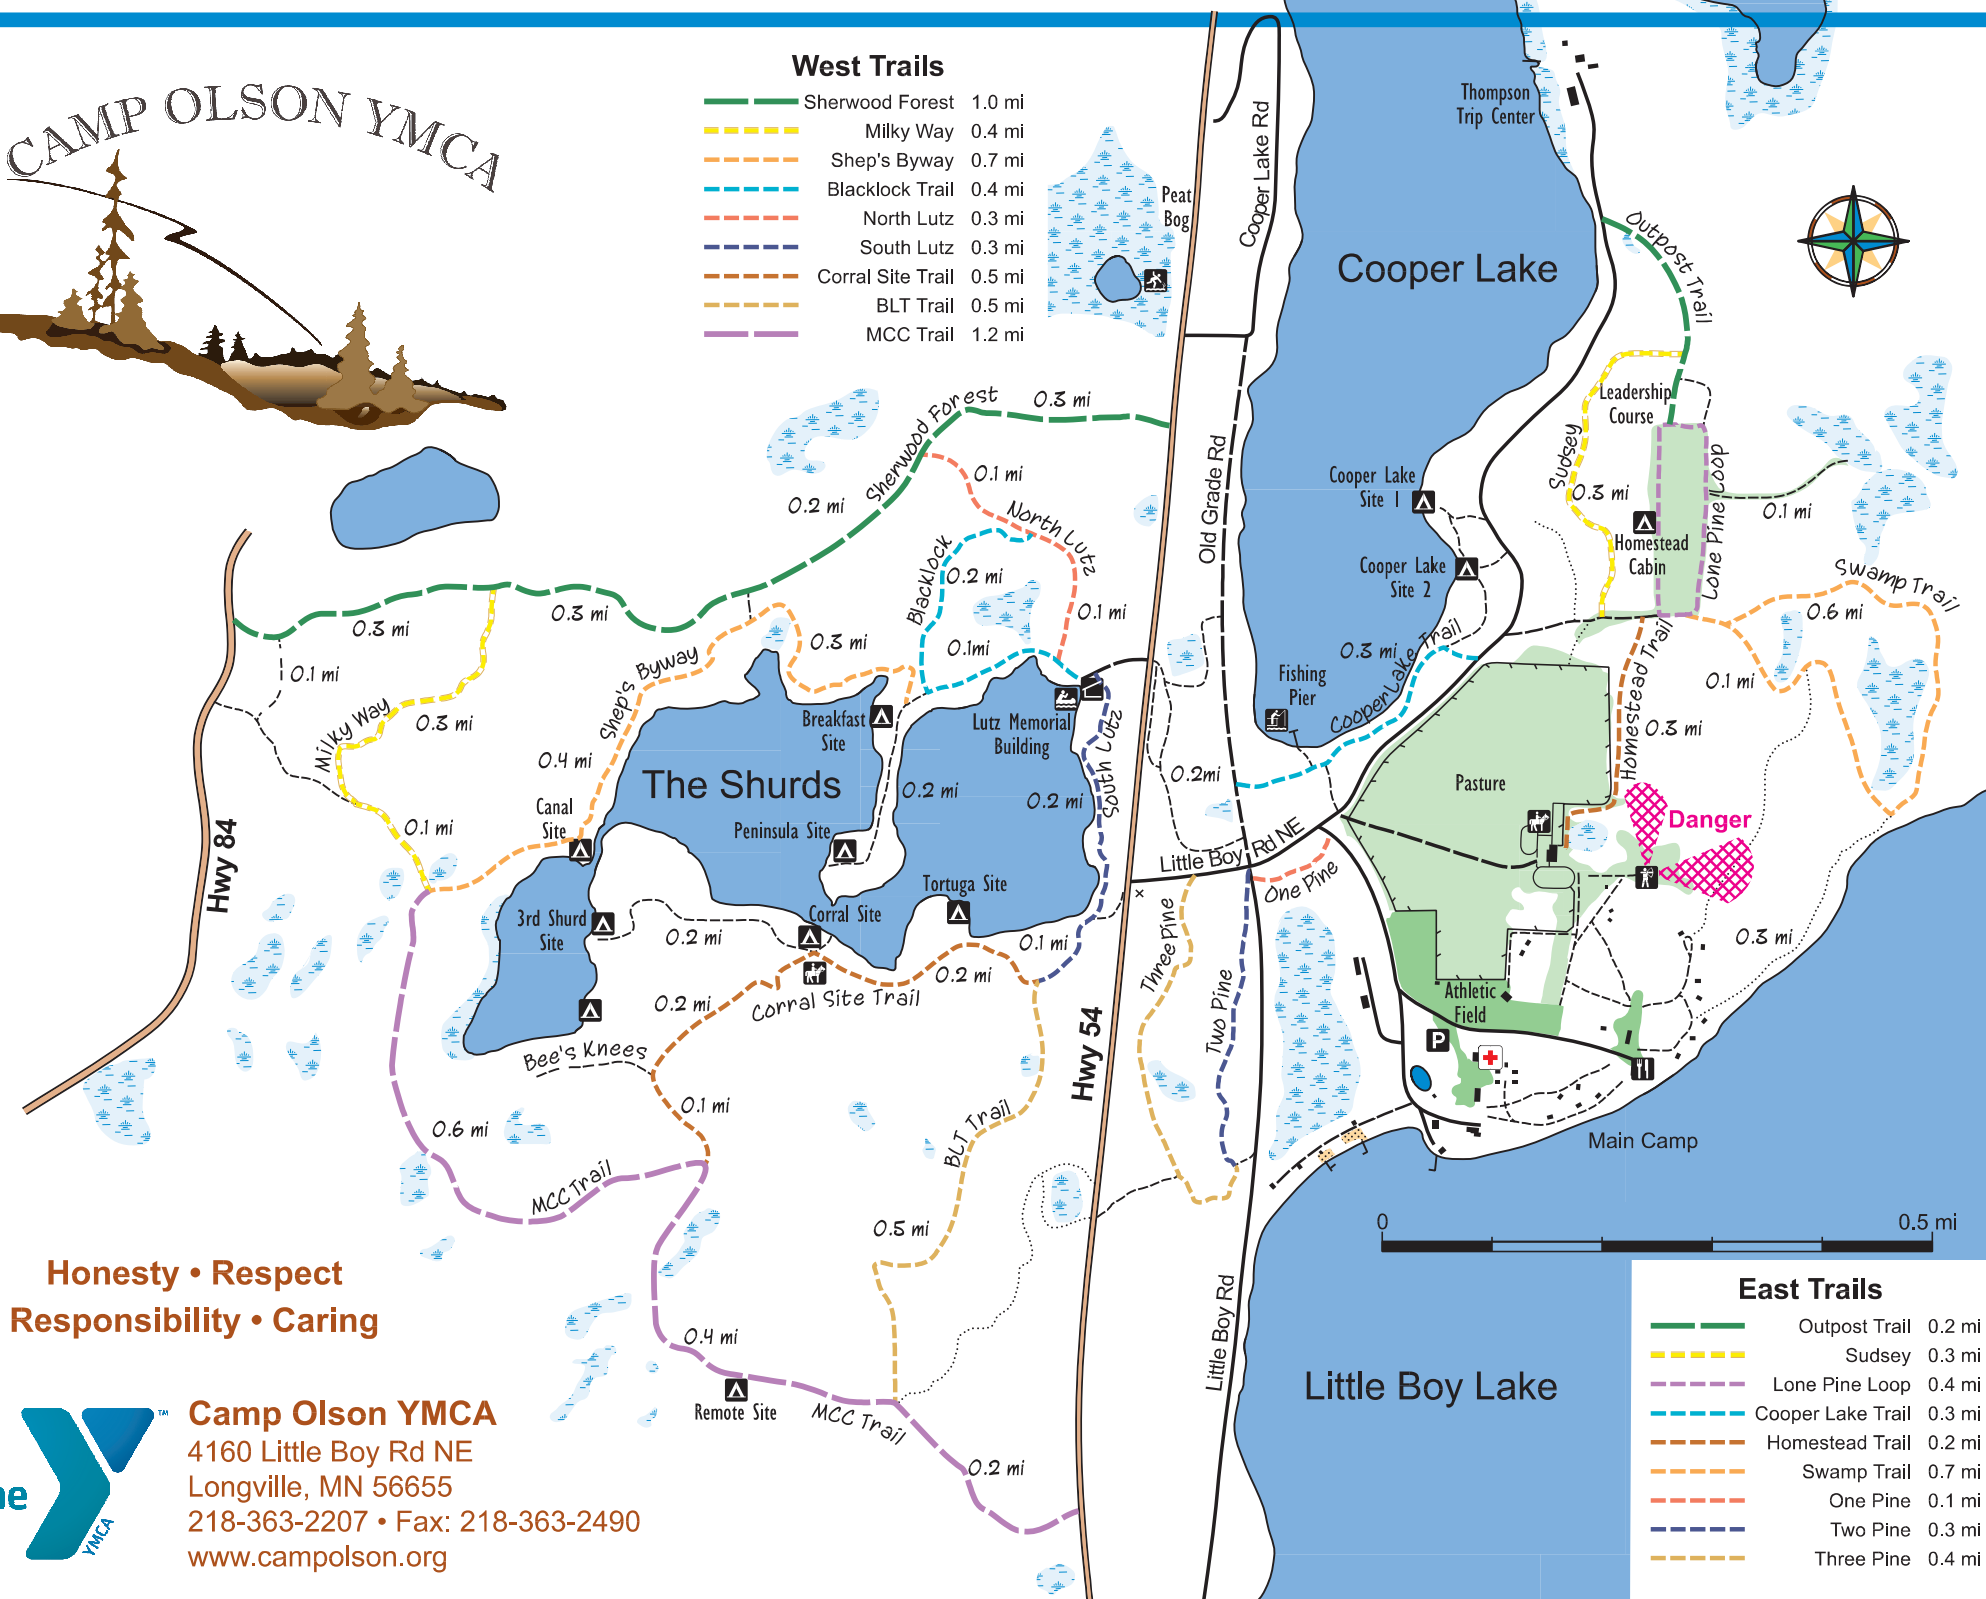

CAMP OLSON YMCA

West Trails

- Sherwood Forest 1.0 mi
- - - Milky Way 0.4 mi
- - - Shep's Byway 0.7 mi
- - - Blacklock Trail 0.4 mi
- - - North Lutz 0.3 mi
- - - South Lutz 0.3 mi
- - - Corral Site Trail 0.5 mi
- - - BLT Trail 0.5 mi
- - - MCC Trail 1.2 mi

**Honesty • Respect
Responsibility • Caring**

Camp Olson YMCA
 4160 Little Boy Rd NE
 Longville, MN 56655
 218-363-2207 • Fax: 218-363-2490
www.campolson.org

East Trails

- Outpost Trail 0.2 mi
- - - Sudsey 0.3 mi
- - - Lone Pine Loop 0.4 mi
- - - Cooper Lake Trail 0.3 mi
- - - Homestead Trail 0.2 mi
- - - Swamp Trail 0.7 mi
- - - One Pine 0.1 mi
- - - Two Pine 0.3 mi
- - - Three Pine 0.4 mi